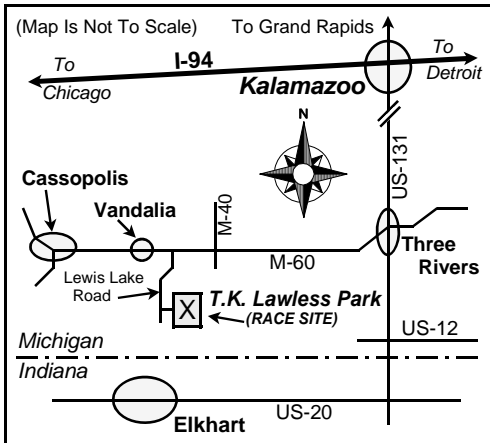

## T.K. LAWLESS PARK

T.K. Lawless County Park is located south and west of Kalamazoo. From I-94, take US-131 south toward Three Rivers. Go approx. 20 miles, and at the 'Y' take M-60 west about 12 miles towards Vandalia. Turn left (south) onto Lewis Lake Rd., go to Monkey Run St. and turn left (east) and take it directly to the park.  
**Note: \$2/Car parking fee will be collected.**

## COURSE INFORMATION

A completely rideable loop of fun technical singletrack filled with the same familiar hills and switchbacks as usual but with more passing areas. We are adding some challenging hills and wide open trails to expand the loop from 11 miles to approximately 14 miles for this event.