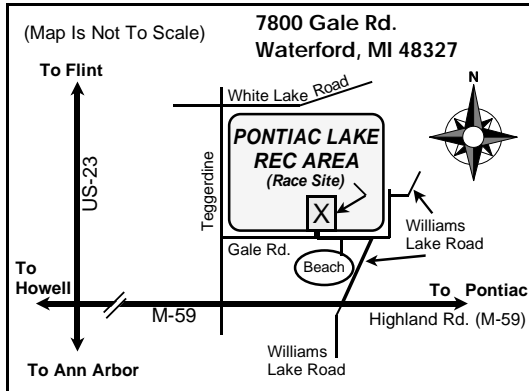

PONTIAC LAKE, WATERFORD, MI

Pontiac Lake Rec. Area is on Gale Road 1/2 mile north of M-59 at Williams Lake Road in Waterford.

Parking and race start are on the north side of Gale Road just west of the beach area.

A State Park Vehicle Permit is required:

\$6 Daily, \$24 Annual

Camping is available:

Call 1-800/44-PARKS

COURSE INFORMATION

The race course is a loop approximately 9.5 miles long, and is a combination of great single-track and two-track trails, fast flats, challenging climbs and technical sections that are the NEW BIKE TRAIL! *If you have enjoyed racing the Pontiac Lake trails in the past, you will surely enjoy them again!...*

2006 MICHIGAN MTB TIME TRIAL RACE SERIES INFO.

"ELEVENTH ANNUAL" MICHIGAN MTB TT SERIES:

April 23**	Yankee Springs	Middleville, MI
June 3 (Sat)	Pontiac Lake (NORBA Race)	Waterford, MI
June 25	T.K. Lawless	Vandalia, MI
July 30	Stony Creek Park	Shelby Twp., MI
August 27	Ft. Custer Rec Area	Augusta, MI