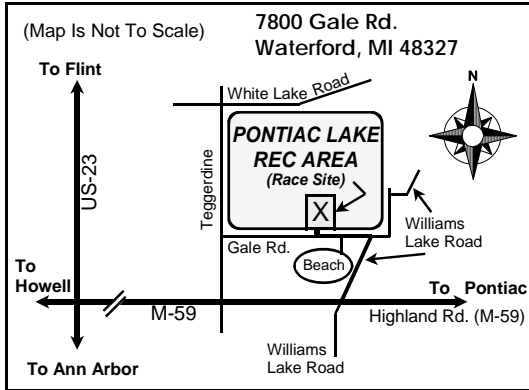

PONTIAC LAKE, WATERFORD, MI

Pontiac Lake Rec. Area is on Gale Road 1/2 mile north of M-59 at Williams Lake Road in Waterford.

Parking and race start are on the north side of Gale Road just west of the beach area.

A State Park Vehicle

Permit is required:

\$6 Daily, \$24 Annual

Camping is available:

Call 1-800/44-PARKS

COURSE INFORMATION

The race course is a loop approximately 9.5 miles long, and is a combination of great single-track and two-track trails, fast flats, challenging climbs and technical sections that are the NEW BIKE TRAIL! If you have enjoyed racing the Pontiac Lake trails in the past, you will surely enjoy them again!...

May 12(Sat) Owasispe (Just North of Muskegon) Whitehall, MI

June 24 T.K. Lawless Vandalia, MI

July 29** Stony Creek Park Shelby Twp., MI

August 19 Ft. Custer Rec Area Augusta, MI

** STONY CREEK TT IS AN MMBA CHAMPIONSHIP POINT SERIES EVENT